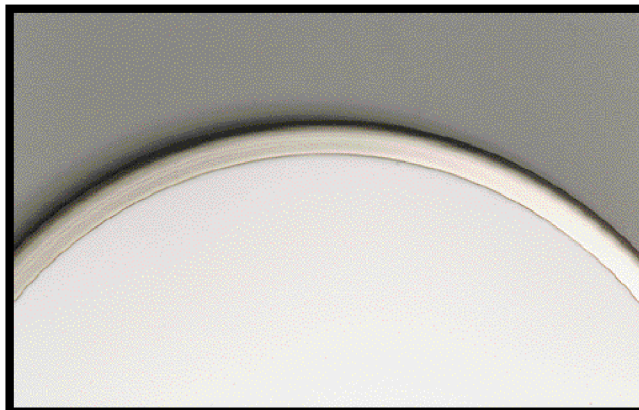

BNPAN-Brushed Nickel

All applicable specifications, colors, paint finishes are subject to change without notice.

10/05

Phone: 770.948.6069 Fax: 770.948.1389
Sales Inquiries: sales@rlrindinc.com Internet: www.rlrindinc.com

RLR Industries, Inc.
575 Discovery Place, Mableton GA 30126