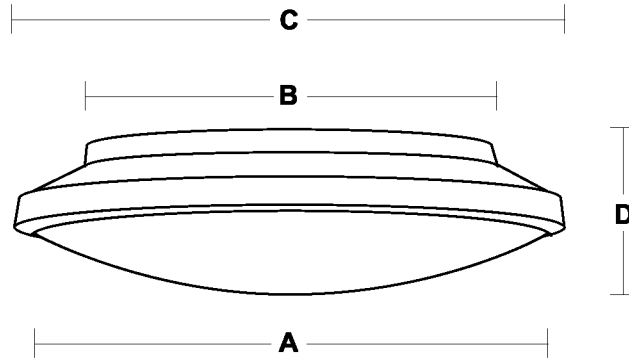

Phone:(770) 948-6069

Fax:(770) 948-1389

ASSEMBLY PROCEDURE

To attach, push diffuser in towards one side until flange hits inside of housing, then center lens in housing. Diffuser snaps into housing against spring clips.

To detach, push diffuser in towards one side and pull exposed diffuser out of housing with fingertips or a straight edge.

DIMENSIONS

Size	A	B	C	D	Lamping Options
13	11 ^{7/8}	9 ^{7/16}	12 ^{13/16}	3	1 or 2 PL-13/22W Circline
17	15 ^{3/8}	13	16	3 ^{5/8}	2 or 3 PL-13/22-32W Circline
21	19 ^{5/8}	17	20 ^{11/16}	4	32-40W Circline