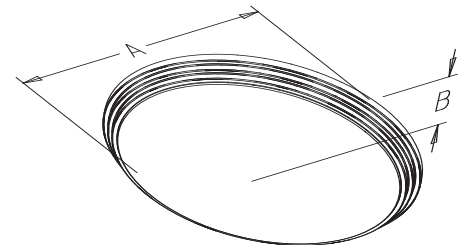

Step Flushmount Round

CC006-X-XXX-XXX

DESCRIPTION

A textured white acrylic diffuser is accentuated by a faux finished tri-step trim ring.

Pack: Bulk Per Order

Lens Spring Clip Mounting
Kit **CCP-KIT** Available.

DIMENSIONS

Nominal Size	A	B
D	18.50"	4.00"
E	23.50"	4.50"

ORDERING INFORMATION

Example: CC006-D-118, 3 Step Flushmount Round, 'D' Size, White Finish, With Smooth White Acrylic Diffuser

Series	Size	Finishes	Diffuser Finishes	Mounting
CC006	D-22W/32W Circline/PL Combination E-32W/40W Circline/PL Combination	118-White	SBF-Sanded Blank-Smooth	C1 (Lens Spring Mounted to Circline Housing)