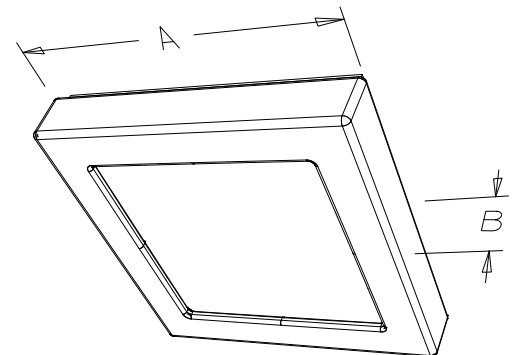

# Insert Square Diffuser

**CC010-D-XXX-XXX**

**DESCRIPTION**

A smooth or textured white acrylic square diffuser is accentuated by a decorative paper or fabric insert. Fits Industry Standard compact square housings.

**Pack:** Bulk Per Order

**DIMENSIONS**

Nominal Size	A	B
D	13.875"	2.80"

**ORDERING INFORMATION**

**Example:** CC010-D-401-SBF, Insert Drum Diffuser, Whimsy White Insert, Sanded White Acrylic Diffuser

Series	Size	Insert Finishes	Diffuser Finishes	Mounting	
CC010	D	200-Blood Stone	405-Banana Blue	SBF-Sanded Blank-Smooth	C3 (Lens Mounts to Standard Circline Pan)
		201-Hammered Copper	406-Banana Red		
		202-Copper Silver Swirl	407-Mango Natural		
		203-Tiger Iron	408-Raintree		
		204-Blue Lapis	409-Lokta Oil Sticks		
		205-Green Malachite	410-Lace Window Pane White		
		206-Scavo	411-Oil Alma Leaves		
		207-Mahogany	412-Stonehenge		
		208-Ocean Blue	413-Tan Scroll		
		209-Jadite	414-Woodgrain		
		210-Desert Rose	450-Bronze Mesh		
		211-El Toro	451-Linen		
		401-Whimsy White	452-Ubria Slate		
		402-White Grid	453-Russell Square		
		403-Willow Natural	454-Louver Resin		
		404-Banana Natural			