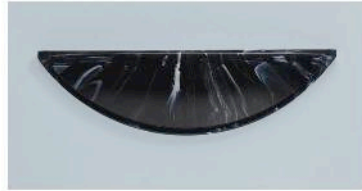

ARCFORM END CAP CLOUD

The classic cloud fixture now has a new option for a new era – the Arcform series of end cap cloud diffusers.

A sleek, T-8 optimized white acrylic profile extrusion is mated with architecturally styled end caps to create a completely new class of cloud to utilize the latest in linear fluorescent lamp and ballast technology.

Available finishes for the end caps range from Solid White to a variety of faux marble and metallic color options. Sizing options include 2 lamp 4' and 4 lamp 4', to fit industry standard cloud wrap fixtures.

ARCFORM END CAP CLOUD

COLOR OPTIONS

ALABASTER – AL

BLACK MARBLE – BM

BONE WHITE – BW

IVORY MARBLE – IV

PEACH MARBLE – PM

SILVER – SV