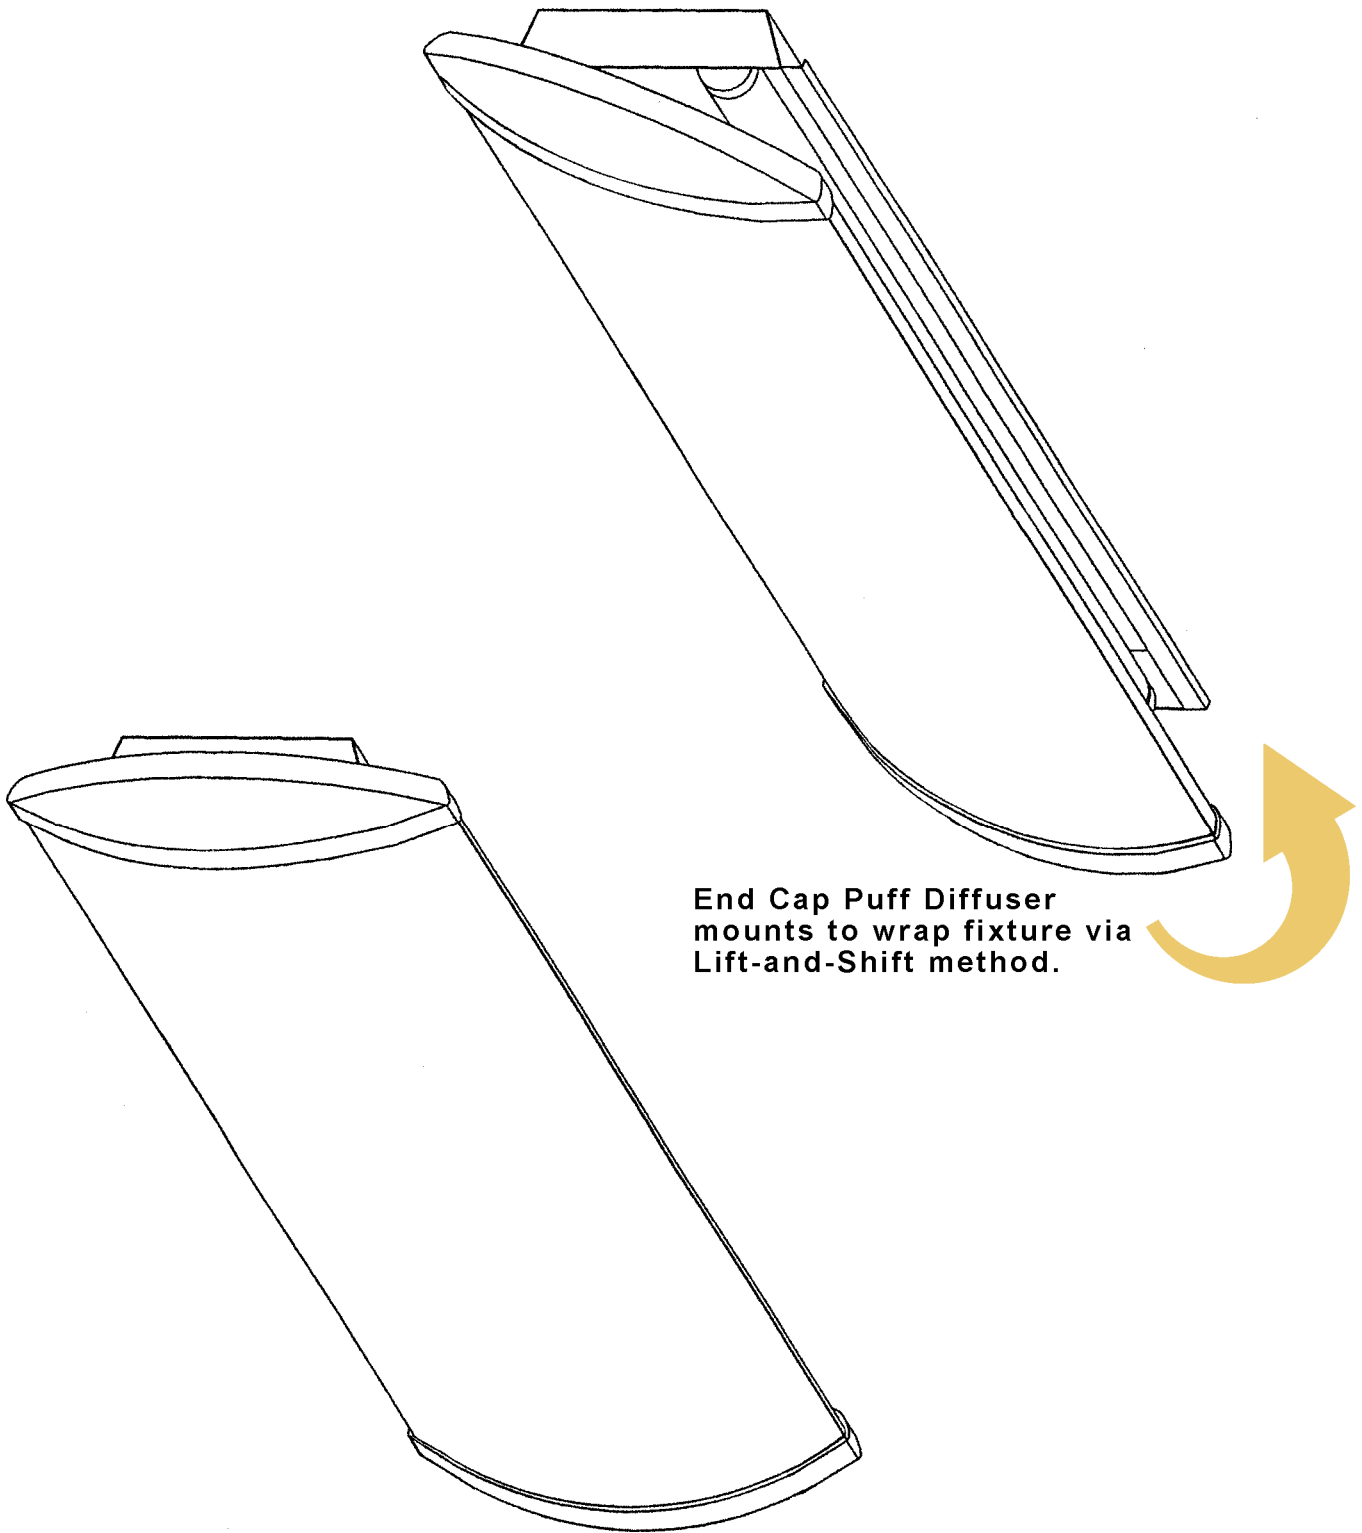

ASSEMBLY PROCEDURE