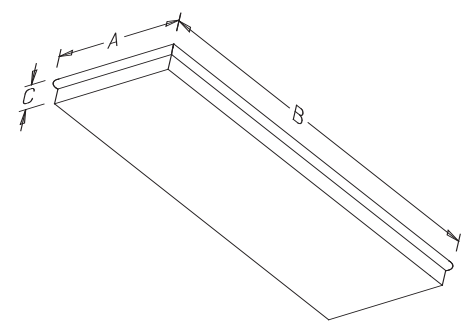

Deco

LIN008-X-XXX

DESCRIPTION

A fabricated white smooth acrylic cloud is accentuated with a choice of colored half round trim frames.

Pack: Bulk Per Order

Customer Modified Wrap Housing or Concept-6 Housing

DIMENSIONS

Nominal Size	A	B	C
G	14.00"	50.50"	3.50"
H	18.00"	50.50"	3.50"
J	26.50"	26.50"	3.50"

ORDERING INFORMATION

Example: LIN008-J-004, Deco Trim, Size 'J', With White Finish on Trim

Series	Size	Finishes	Mounting
LIN008	G-1' x 4'	004-White	L2
	H-1 1/2' x 4'	010-Brushed Nickel	(Customer Modified Chassis)
	J-2' x 2'	011-Brushed Brass	