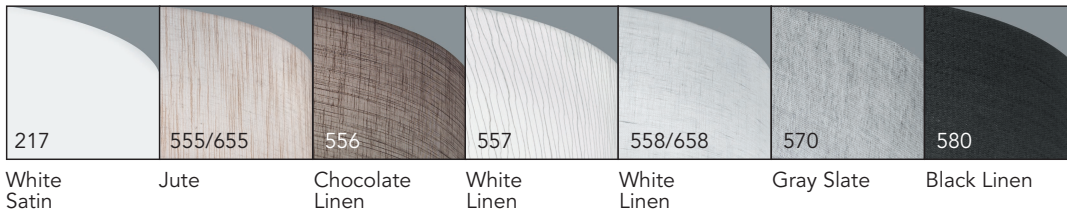

ORDERING INFORMATION

Example: 25W-3090-SMBN-C14-CCTAP-570

25W	-	3090	-	SM	BN	-	C14	-	CCTAP	-	570

WATTAGE
25W

LED COLOR¹
3000K, 90CRI

MOUNTING
SM = Surface Mount
PM = Cable Mount

CANOPY COVER FINISH
Blank = Surface Mount
WH = White²
BN = Brushed Nickel Finish²

DIAMETER³
C14 = 14" (25W only)

SHADE STYLE
CCTAP = Tapered Round

SHADE FINISH
(See photos below)
217 = White Satin
555 = Jute
655 = Double Laminate Jute⁴
556 = Chocolate Linen
557 = Rapids
558 = White Linen
658 = Double Laminated White Linen⁴
570 = Gray Slate
580 = Black Linen

- (1) Contact Sales at Sales@rlrindinc.com for non-cataloged & custom configurations.
- (2) Indicate WH or BN finish for Cable Mount (PM) models only.
- (3) Nominal diameter. See line drawings for actual dimensions.
- (4) Double laminated finish provides 2nd outer layer of clear acrylic with light texture for improved wipe-down and reduced dirt accumulation.

SHADE FINISHES

COMPATIBLE DIMMER LIST

The following dimmers have been tested and verified as compatible. Additional dimmers may be compatible but have not been tested.

Lutron MACL-153M	Leviton IPL06-10Z
Lutron TGCL-153P	Leviton 6674-POW
Lutron CTCL-153P	Leviton 6672-1LW
Lutron PD-6WCL	Leviton DLS06-1LZ

RLR Industries, Inc.
575 Discovery Place
Mableton, GA 30126

www.rlrindinc.com
Sales Inquiries: Sales@rlrindinc.com
770-948-6069