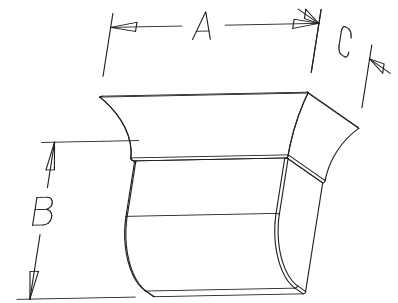

Contemporary Crown Sconce

SC010-XXX-XXX

A rectangular sconce accentuated with a contemporary shaped crown molding.

Pack: Bulk Per Order

Companion Housing **RLRHOPSC3** Available.

DIMENSIONS

A	B	C
14.75"	13.75"	6.00"

ORDERING INFORMATION

Example: SC010-007, Contemporary Crown Sconce With Espresso Top Coat Finish, With Smooth White Acrylic Diffuser

Series	Trim Finishes	Diffuser Finishes	Mounting
SC010	006 -Maple Top Coat 007 -Espresso Top Coat	SBF -Sanded Blank -Smooth	S4 (Lens Mounts to Housing Via Top Screw Only)