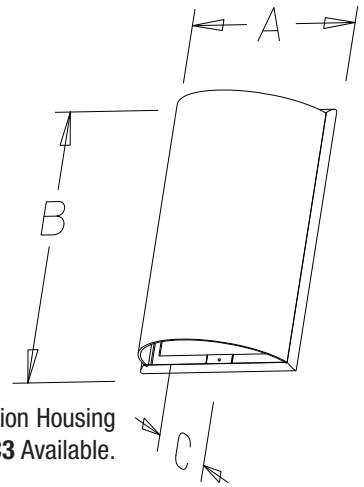

Half Cylinder Open Sconce with Insert or Laminated Fabric Finish

SC027-XXX-XXX

DESCRIPTION

A half cylinder open sconce is accentuated with a choice of laminated finishes or insert finishes.

Pack: Bulk Per Order

DIMENSIONS

A	B	C
7.50"	11.75"	3.70"

ORDERING INFORMATION

Example: SC027-104-451, Half Cylinder Open Sconce, Bronze Trim, Linen Insert Finish

Series	Trim Finishes	Mounting
SC027	Select Finish from Paper and Fabric Finishes	S2 (Lens Mounts to Housing Via Top and Bottom Screws)
	Note: Also available in laminated versions	