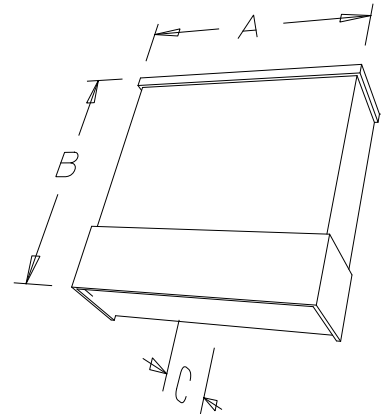

# Glass in Glass Sconce

**SC029-XXX-XXX**

**DESCRIPTION**

A combination of white or optional laminated inner diffuser and clear acrylic outer diffuser is accentuated by Faux metallic trim.

**Pack:** Bulk Per Order

Companion Housing **RLRHOPSC3** Available.

**DIMENSIONS**

	A	B	C
	10.00"	11.625"	4.00"

**ORDERING INFORMATION**

**Example:** SC029-104-401, Glass in Glass Sconce, Solid Bronze Trim Finish, Whimsy White finish on interior Lens

Series	Trim Finishes	Interior Lens Finishes			Mounting
<b>SC029</b>	<b>010</b> -Brushed Nickel	<b>401</b> -Whimsy White	<b>407</b> -Mango Natural	<b>413</b> -Tan Scroll	<b>S2</b> (Lens Mounts Housing Via Top and Bottom Screws)
	<b>011</b> -Brushed Brass	<b>402</b> -White Grid	<b>408</b> -Raintree	<b>414</b> -Woodgrain	
	<b>012</b> -Black	<b>403</b> -Willow Natural	<b>410</b> -Lace Window	<b>452</b> -Ubria Slate	
	<b>104</b> -Solid Bronze	<b>404</b> -Banana Natural	Pane White	<b>453</b> -Russell Square	
	<b>118</b> -White	<b>405</b> -Banana Blue	<b>411</b> -Oil Alma Leaves	<b>454</b> -Louver Resin	
	<b>122</b> -Antique Silver	<b>406</b> -Banana Red	<b>412</b> -Stonehenge	<b>600</b> -Blank	