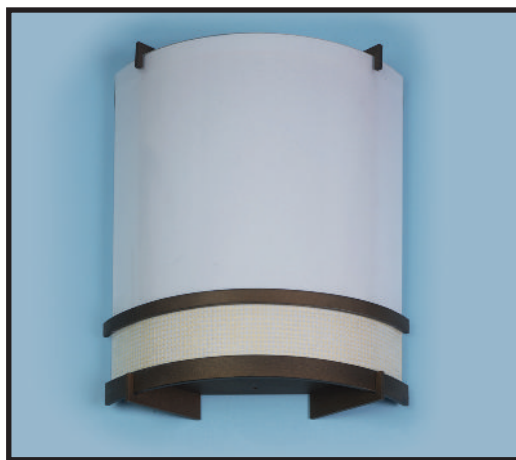

Oriental Mesh Sconce

SC031-XXX-XXX

DESCRIPTION

Clear Sanded acrylic end caps and matching colored prong & trim set is mated with a clear diffuser with a choice of paper or fabric inserts.

Pack: Bulk Per Order

Companion Housing
RLRHOPSC3 Available.

DIMENSIONS

A	B	C
10.40"	12.38"	3.80"

ORDERING INFORMATION

Example: SC031-104-450, Oriental Mesh Sconce, Solid Bronze Trim, Bronze Mesh Lens Insert

Series	Cap & Trim Finishes	Lens Interior Finishes			Mounting
SC031	010-Brushed Nickel	401-Whimsy White	408-Raintree	414-Woodgrain	S2 (Lens Mounts to Housing Via Top and Bottom Screws)
	011-Brushed Brass	402-White Grid	409-Lokta Oil Sticks	450-Bronze Mesh	
	012-Black	403-Willow Natural	410-Lace Window	451-Linen	
	104-Bronze	404-Banana Natural	Pane White	452-Ubria Slate	
	118-White	405-Banana Blue	411-Oil Alma Leaves	453-Russell Square	
	122-Antique Silver	406-Banana Red	412-Stonehenge	454-Louver Resin	
		407-Mango Natural	413-Tan Scroll		