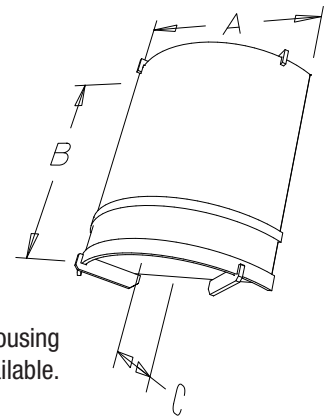

Oriental Mesh Sconce

SC031-XXX-XXX

DESCRIPTION

Clear Sanded acrylic end caps and matching colored prong & trim set is mated with a clear diffuser with a choice of paper or fabric inserts.

Pack: Bulk Per Order

Companion Housing
RLRHOPSC3 Available.

DIMENSIONS

A	B	C
10.40"	12.38"	3.80"

ORDERING INFORMATION

Example: SC031-104-450, Oriental Mesh Sconce, Solid Bronze Trim, Bronze Mesh Lens Insert

Series	Cap & Trim Finishes	Lens Interior Finishes			Mounting
SC031	010-Brushed Nickel	401-Whimsy White	408-Raintree	414-Woodgrain	S2 (Lens Mounts to Housing Via Top and Bottom Screws)
	011-Brushed Brass	402-White Grid	409-Lokta Oil Sticks	450-Bronze Mesh	
	012-Black	403-Willow Natural	410-Lace Window	451-Linen	
	104-Bronze	404-Banana Natural	Pane White	452-Ubria Slate	
	118-White	405-Banana Blue	411-Oil Alma Leaves	453-Russell Square	
	122-Antique Silver	406-Banana Red	412-Stonehenge	454-Louver Resin	
		407-Mango Natural	413-Tan Scroll		