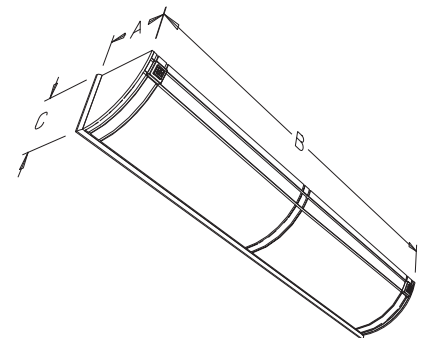

Scoop Medallion Vanity

VAN006-X-010

DESCRIPTION

A scoop style sanded cut etched white acrylic diffuser with decorative medallions is finished with a Brushed Nickel edge trim.

Pack: Bulk Per Order

Bracket Mount Locations Specified by Customer

DIMENSIONS

| Nominal Size | A | B | C |
|--------------|-------|--------|-------|
| A | 5.75" | 25.50" | 5.00" |
| B | 5.75" | 37.50" | 5.00" |
| C | 5.75" | 49.50" | 5.00" |

ORDERING INFORMATION

Example: VAN006-A-010, Scoop Medallion Vanity, 2' Size

| Series | Size | Finishes | Mounting |
|--------|---------------------|--------------------|---|
| VAN006 | A-2' (for 2 17W T8) | 010-Brushed Nickel | V2 (Lens Mounts Via Top Thumb Screw & Brackets) |
| | B-3' (for 2 25W T8) | | |
| | C-4' (for 2 32W T8) | | |