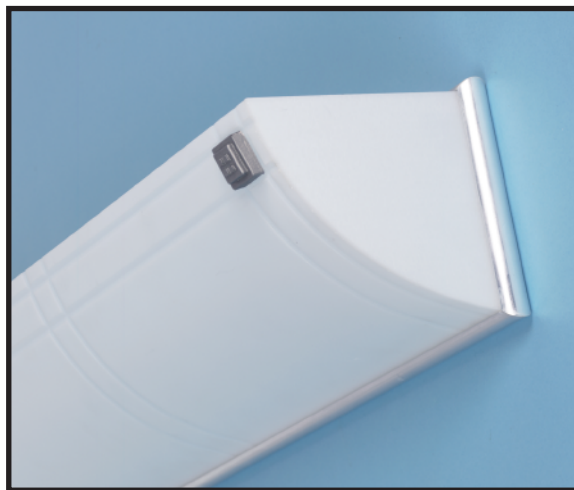

Scoop Medallion Vanity

VAN006-X-010

DESCRIPTION

A scoop style sanded cut etched white acrylic diffuser with decorative medallions is finished with a Brushed Nickel edge trim.

Pack: Bulk Per Order

Bracket Mount Locations Specified by Customer

DIMENSIONS

| Nominal Size | A | B | C |
|--------------|-------|--------|-------|
| A | 5.75" | 25.50" | 5.00" |
| B | 5.75" | 37.50" | 5.00" |
| C | 5.75" | 49.50" | 5.00" |

ORDERING INFORMATION

Example: VAN006-A-010, Scoop Medallion Vanity, 2' Size

| Series | Size | Finishes | Mounting |
|--------|---------------------|--------------------|---|
| VAN006 | A-2' (for 2 17W T8) | 010-Brushed Nickel | V2 (Lens Mounts Via Top Thumb Screw & Brackets) |
| | B-3' (for 2 25W T8) | | |
| | C-4' (for 2 32W T8) | | |