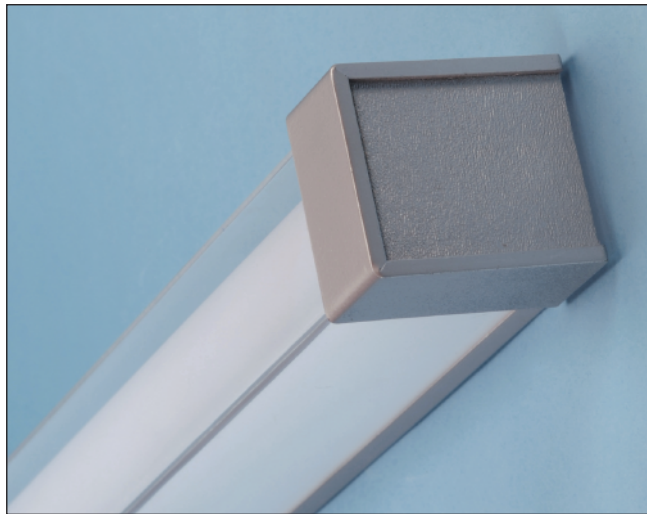

Glass in Glass 1 Lite T-5 Edge Trim

VAN028-X-XXX

DESCRIPTION

A combination of white and clear acrylic diffusers are accentuated by a Faux metallic end caps and matching edge trim.

Pack: Bulk Per Order

DIMENSIONS

Nominal Size	A	B	C
A	3.50"	25.75"	3.00"
B	3.50"	37.75"	3.00"
C	3.50"	49.75"	3.00"

ORDERING INFORMATION

Example: VAN028-A-104, Glass-in Glass 1T5 Edge Trim Vanity, 2' Size, Solid Bronze End Caps & Edge Trim

Series	Size	Trim Finishes	Mounting
VAN028	A	010-Brushed Nickel 104-Bronze	V4-(Lens Mounts Via End Screws)
	B	011-Brushed Brass 122-Antique Silver	
	C	012-Black	