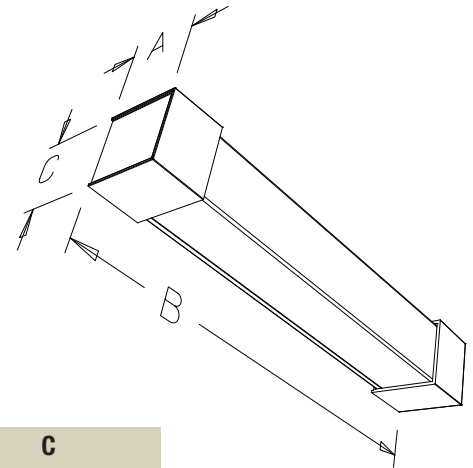

Glass in Glass 1 Lite T-5 Edge Trim

VAN028-X-XXX

DESCRIPTION

A combination of white and clear acrylic diffusers are accentuated by a Faux metallic end caps and matching edge trim.

Pack: Bulk Per Order

DIMENSIONS

Nominal Size	A	B	C
A	3.50"	25.75"	3.00"
B	3.50"	37.75"	3.00"
C	3.50"	49.75"	3.00"

ORDERING INFORMATION

Example: VAN028-A-104, Glass-in Glass 1T5 Edge Trim Vanity, 2' Size, Solid Bronze End Caps & Edge Trim

Series	Size	Trim Finishes	Mounting
VAN028	A	010-Brushed Nickel 104-Bronze	V4-(Lens Mounts Via End Screws)
	B	011-Brushed Brass 122-Antique Silver	
	C	012-Black	