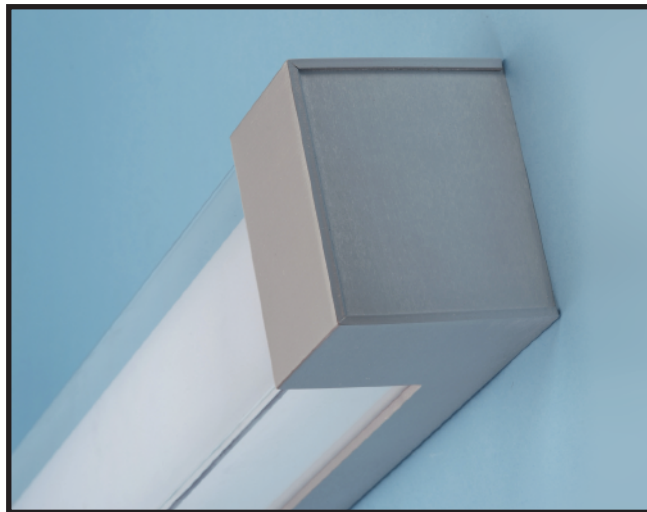

Glass in Glass 2 Lite T-8

VAN029-X-XXX

DESCRIPTION

A combination of white and clear acrylic diffusers are accentuated by a full perimeter faux metallic outer trim.

Pack: Bulk Per Order

DIMENSIONS

Nominal Size	A	B	C
A	4.00"	25.00"	5.35"
B	4.00"	37.00"	5.35"
C	4.00"	49.00"	5.35"

ORDERING INFORMATION

Example: VAN029-A-104, Glass-in Glass 2T8 Vanity, 2' Size, Solid Bronze End Caps

Series	Size	Cap Finishes	Mounting
VAN029	A	010-Brushed Nickel 104-Bronze	V4-(Lens Mounts Via End Screws)
	B	011-Brushed Brass 122-Antique Silver	
	C	012-Black	