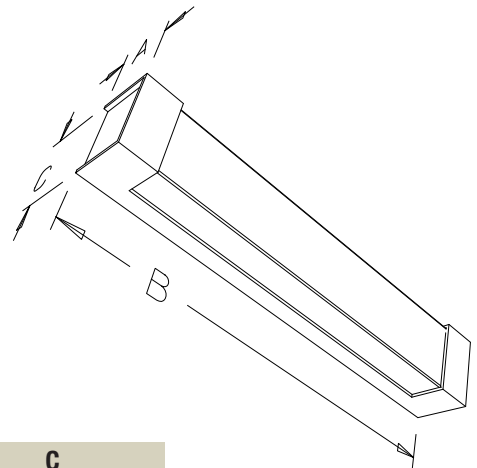

Glass in Glass 2 Lite T-8

VAN029-X-XXX

DESCRIPTION

A combination of white and clear acrylic diffusers are accentuated by a full perimeter faux metallic outer trim.

Pack: Bulk Per Order

DIMENSIONS

Nominal Size	A	B	C
A	4.00"	25.00"	5.35"
B	4.00"	37.00"	5.35"
C	4.00"	49.00"	5.35"

ORDERING INFORMATION

Example: VAN029-A-104, Glass-in Glass 2T8 Vanity, 2' Size, Solid Bronze End Caps

Series	Size	Cap Finishes	Mounting
VAN029	A	010-Brushed Nickel 104-Bronze	V4-(Lens Mounts Via End Screws)
	B	011-Brushed Brass 122-Antique Silver	
	C	012-Black	