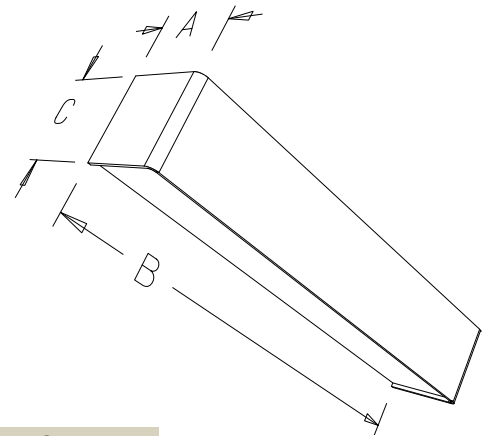

Rectangular Overbed with laminated paper/fabric or alabaster diffuser VAN031-X-XXX

DESCRIPTION

A rectangular shaped acrylic diffuser, in either a white, a faux alabaster acrylic or a laminated trim acrylic finish.

Pack: Bulk Per Order

DIMENSIONS

Nominal Size	A	B	C
A	5.00"	28.00"	5.00"
B	5.00"	37.00"	5.00"
C	5.00"	49.00"	5.00"

ORDERING INFORMATION

Example: VAN031-A-104, Metallic Mission Vanity, 2' Size, Bronze Finish, with standard white alabaster diffuser

Series	Size	Lens Finishes	Mounting
VAN031	A	300-Beige Alabaster	V3 - (Lens Mounts Via Top Screws Only)
	B	301-White Alabaster	
	C	302-White Acrylic	
		All 500 Series	