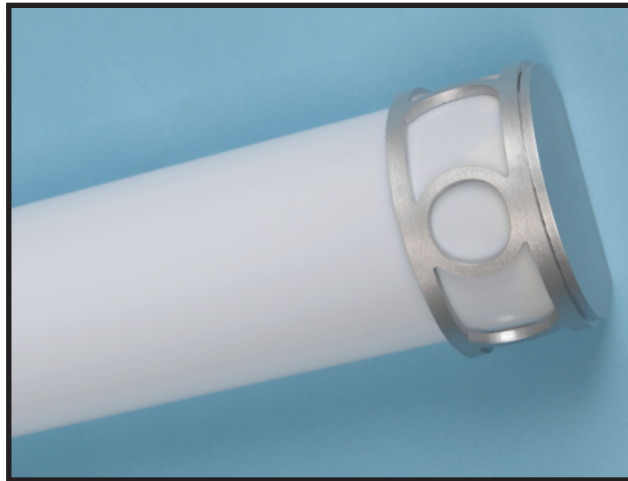

Metallic Ring Vanity

VAN032-X-XXX

DESCRIPTION

A faux metallic ring detailed end cap is mated with a white acrylic diffuser.

Pack: Bulk Per Order

DIMENSIONS

Nominal Size	A	B	C
A	3.90"	25.00"	5.00"
B	3.90"	37.00"	5.00"
C	3.90"	49.00"	5.00"

ORDERING INFORMATION

Example: VAN032-A-104, Metallic Ring Vanity, 2' Size, Solid Bronze End Caps

Series	Size	Cap Finishes	Mounting
VAN032	A	010-Brushed Nickel 104-Bronze	V4-(Lens Mounts Via End Screws)
	B	011-Brushed Brass 122-Antique Silver	
	C	012-Black	