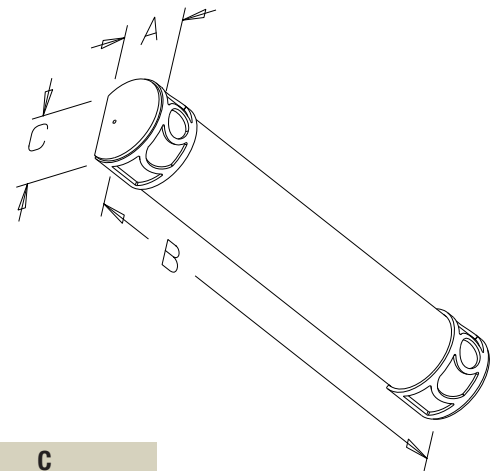

Metallic Ring Vanity

VAN032-X-XXX

DESCRIPTION

A faux metallic ring detailed end cap is mated with a white acrylic diffuser.

Pack: Bulk Per Order

DIMENSIONS

Nominal Size	A	B	C
A	3.90"	25.00"	5.00"
B	3.90"	37.00"	5.00"
C	3.90"	49.00"	5.00"

ORDERING INFORMATION

Example: VAN032-A-104, Metallic Ring Vanity, 2' Size, Solid Bronze End Caps

Series	Size	Cap Finishes	Mounting
VAN032	A	010-Brushed Nickel 104-Bronze	V4-(Lens Mounts Via End Screws)
	B	011-Brushed Brass 122-Antique Silver	
	C	012-Black	